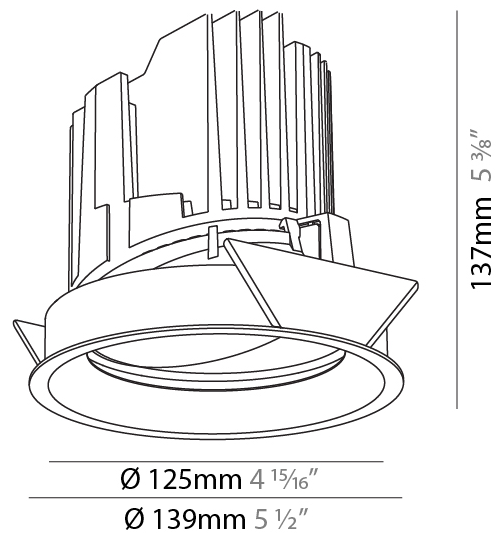

PHYSICAL

Shape: Round
Diameter (mm): 139
Diameter (in): 5 1/2
Height (mm): 137
Height (in): 5 3/8
Ceiling Thickness (mm): 10 / 12.5 / 15
Ceiling Thickness (in): 3/8 or 1/2 or 9/16
Min. Recessing Depth (mm): 150
Min. Recessing Depth (in): 5 7/8
Light Distribution: Adjustable / Downlight
Weight (kg): 0.805
Weight (lbs): 1.77
Fixture Finish: SSR / BKV / CWI / CRY / HAB / UFT / ITA / RUA / FTG / MYG / LOD / PUS / FRO / FUP / KIA / POP / BLS / SPG / MEY / GOH / GUM / CHC / COM / ABZ / JAG / OBR / MOS / ROR
Fixture Material: Aluminum Die Cast
Cut-out Measurements: 130mm / 5 1/8"

ELECTRICAL

Lamp Type: LED (Zhaga Standard)
Input Wattage (W): 13.2 / 16.5
Total Output Wattage (W): 12 / 14
Dimming: Tri-Mode (Non-Dimming and Phase Dimming (120Vac only) and 0-10V Dimming)
Driver Included: No
Driver Location: Recessed Housing
Driver Type: Constant Current - Universal
Driver Class: Class 2
Housing: See components
Input Voltage (V): 120 - 277
Constant Current (MA): 350

LED

Number of LEDs: 1
Color Temperature (°K): 2700 / 3000 / 3500 / 4000
Max. Delivered Lumen (lm): 870 / 970 / 1039 / 1060
Nominal Lumen (lm): 960 / 1070 / 1156 / 1180
CRI: >90 CRI
Efficiency (%): 0.905
Lamp Life (hrs): 50000

OPTICAL

Reflector°: 10
Optic°: Lens Pack - No Lens
Adjustability: Rotational 355°; Tilt 30°

RATINGS AND CERTIFICATIONS

Certified By: CSA Certified to UL and CSA Standards
IP rating: IP20